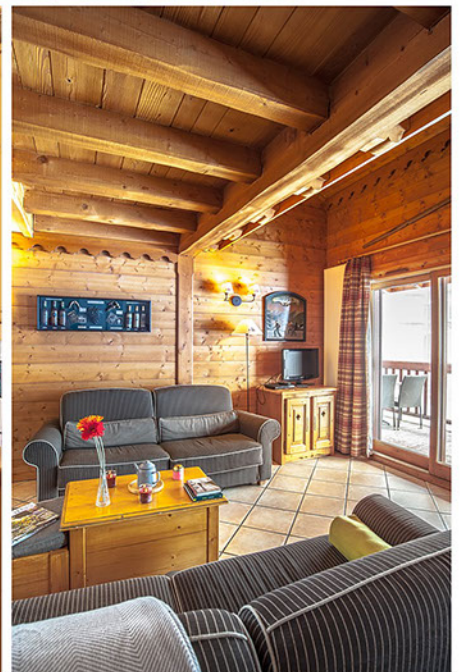

Pierres et Vacances (Savoie, Haute Savoie)
© Laurent FABRY - Studio ARLY PHOTOGRAPHY
<http://bit.ly/2KIWAUo>