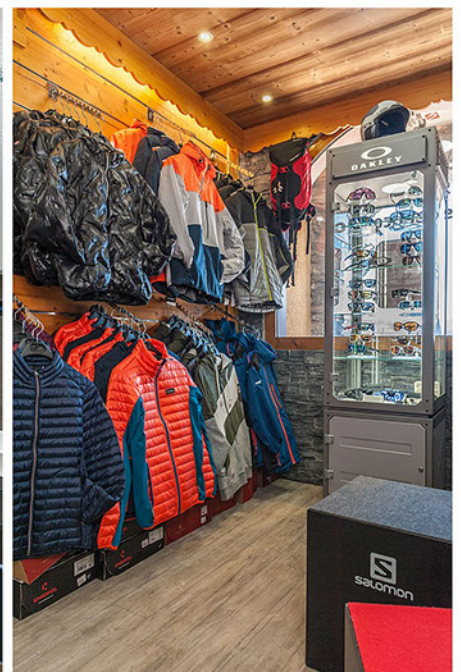

Alp'Hotel Saint-Martin-de-Belleville
© Laurent FABRY - Studio ARLY PHOTOGRAPHY
<http://bit.ly/2UmwCFn>

Appartement à Doucy-Combelouvière
© Laurent FABRY - Studio ARLY PHOTOGRAPHY
<http://bit.ly/2UFCAkO>

Brit Hotel Chambéry
© Laurent FABRY - Studio ARLY PHOTOGRAPHY
<http://bit.ly/2UzXDF3>

Appartement à Doucy-Combelouvière
© Laurent FABRY - Studio ARLY PHOTOGRAPHY
<http://bit.ly/2UFCAkO>

Chalet Dolce Vita Couchevel 1650 (Vallat)
© Laurent FABRY - Studio ARLY PHOTOGRAPHY
<http://bit.ly/2C2i6ex>