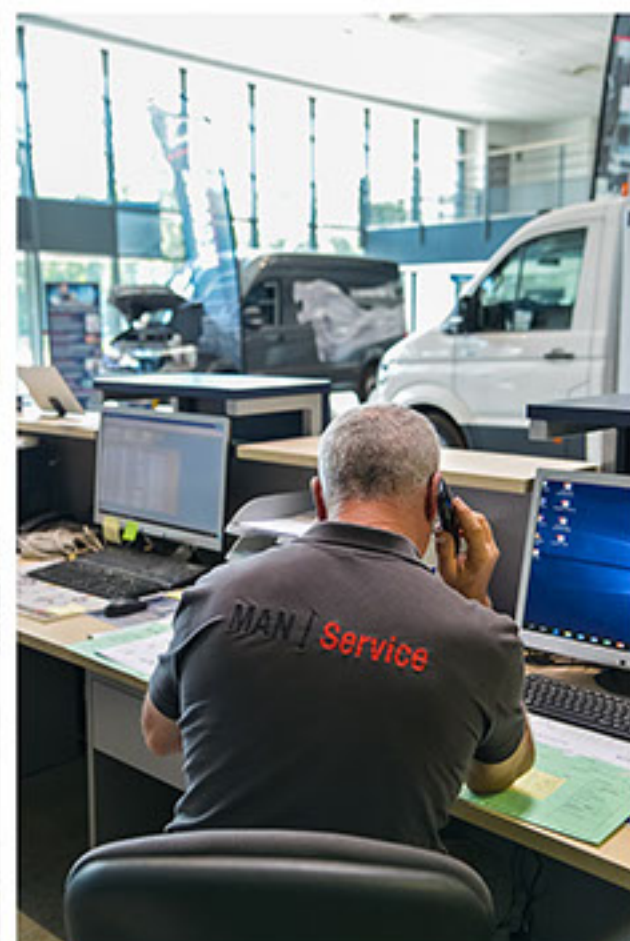

**Bollon Pneus**  
**© Laurent FABRY - Studio ARLY PHOTOGRAPHY**  
**<http://bit.ly/2UUsWL1>**

Visite SRH Albertville (Aper'Eco Auvergne Rhône-Alpes Entreprises)  
© Laurent FABRY - Studio ARLY PHOTOGRAPHY  
<http://bit.ly/2UGhEkk>

**Man Trucks & Bus Center à Chignin**  
**© Laurent FABRY - Studio ARLY PHOTOGRAPHY**  
**<http://bit.ly/2Ck2vr6>**

Alpina Savoien, Chambéry  
© Laurent FABRY - Studio ARLY PHOTOGRAPHY  
<http://bit.ly/2Dqol75>